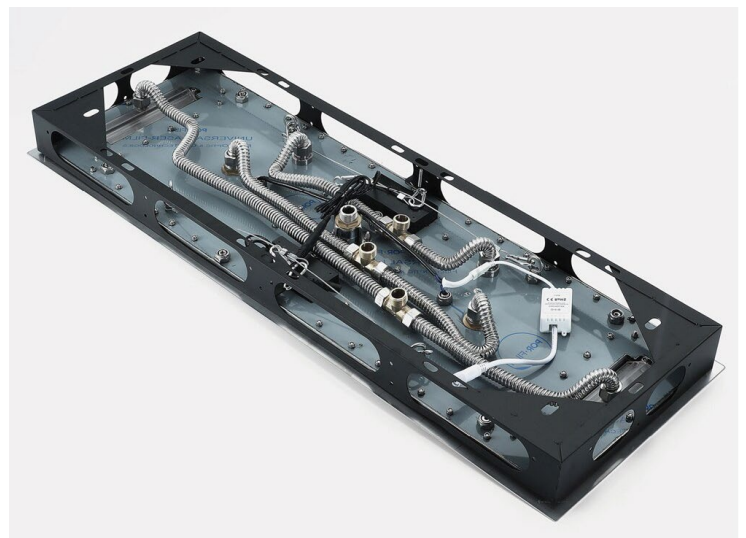

LUXURIOUS TOUCH PANEL CONTROLLED MATTE BLACK THERMOSTATIC RECESSED CEILING MOUNT LED MUSICAL RAINFALL WATERFALL MIST SHOWER SYSTEM WITH HAND SHOWER AND JETTED BODY SPRAYS SPECIFICATIONS

Shower Panel /Hose Material: 304 Stainless Steel
 Shower Head Size: 900*300 mm
 Showerheads Install: Embedded Ceiling Mounted
 Concealed Mixer Install: Wall-Mounted
 LED Shower Head Functions: Rainfall, Waterfall, Mist, Water Column
 Water Pressure: 0.3 MPA
 Water Flow: 16L/min~28L/min
 Shower Accessories Material: Brass
 LED Light: Need to Connect Power
 LED Light Color: 64 Color
 Shower Hose Length: 1.5M
 AC: 100-265V 50/60Hz
 Music: Need Bluetooth

Product shown is only for installation display purpose

Touch Panel Control

All dimensions and specifications are nominal and may vary. Use actual products for accuracy in critical situations.

Shower Mixer

All functions can be used at the same time

Product shown is only for installation display purpose

Hand Shower

Flow Rate: 2.0 GPM / 7.6 LPM

Shower Mixer Connections

Body Jet

FEATURES

- Material: Brass
- Base Plate Height: 5-1/8"
- Base Plate Width: 5-1/8"
- Jet Surface Area: 3-1/8"
- Surface Depth: 1/4"
- Adjustment Angle: 5°
- Male NPT Connection: 1/2"
- Maximum Flow Rate: 2.5 GPM (9.5L/min) max @ 80 psi