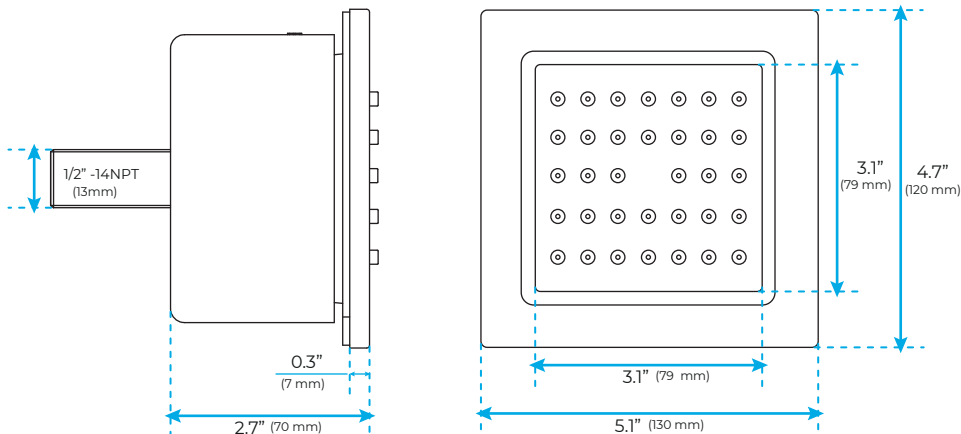

LUXURIOUS TOUCH PANEL CONTROLLED MATTE BLACK THERMOSTATIC RECESSED CEILING MOUNT LED MUSICAL RAINFALL WATERFALL MIST SHOWER SYSTEM WITH HAND SHOWER AND JETTED BODY SPRAYS SPECIFICATIONS

Shower Panel /Hose Material: 304 Stainless Steel
 Shower Head Size: 900*300 mm
 Showerheads Install: Embedded Ceiling Mounted
 Concealed Mixer Install: Wall-Mounted
 LED Shower Head Functions: Rainfall, Waterfall, Mist, Water Column
 Water Pressure: 0.3 MPA
 Water Flow: 16L/min~28L/min
 Shower Accessories Material: Brass
 LED Light: Need to Connect Power
 LED Light Color: 64 Color
 Shower Hose Length: 1.5M
 AC: 100-265V 50/60Hz
 Music: Need Bluetooth

Product shown is only for installation display purpose

Touch Panel Control

All dimensions and specifications are nominal and may vary. Use actual products for accuracy in critical situations.

Shower Mixer

All functions can be used at the same time

Product shown is only for installation display purpose

Hand Shower

Flow Rate: 2.0 GPM / 7.6 LPM

Shower Mixer Connections

Body Jet

FEATURES

- Material: Brass
- Base Plate Height: 5-1/8"
- Base Plate Width: 5-1/8"
- Jet Surface Area: 3-1/8"
- Surface Depth: 1/4"
- Adjustment Angle: 5°
- Male NPT Connection: 1/2"
- Maximum Flow Rate: 2.5 GPM (9.5L/min) max @ 80 psi