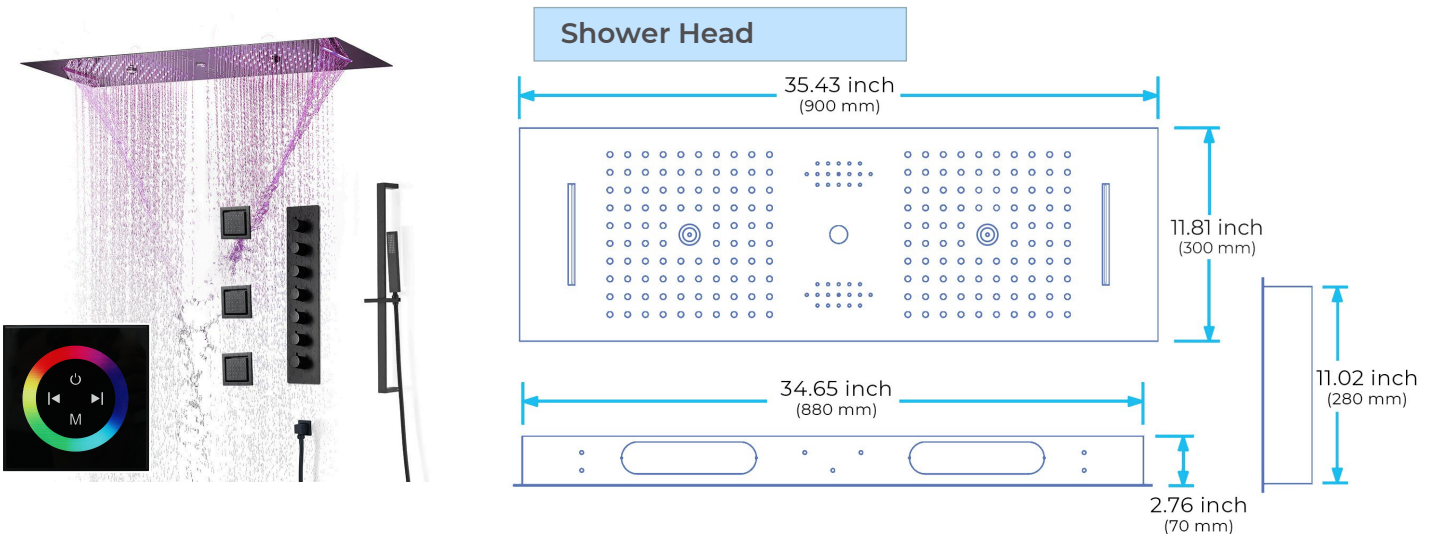

LUXURIOUS TOUCH PANEL CONTROLLED MATTE BLACK THERMOSTATIC RECESSED CEILING MOUNT LED MUSICAL RAINFALL WATERFALL MIST SHOWER SYSTEM WITH HAND SHOWER AND JETTED BODY SPRAYS SPECIFICATIONS

Shower Panel /Hose Material: 304 Stainless Steel
 Shower Head Size: 900*300 mm
 Showerheads Install: Embedded Ceiling Mounted
 Concealed Mixer Install: Wall-Mounted
 LED Shower Head Functions: Rainfall, Waterfall, Mist, Water Column
 Water Pressure: 0.3 MPA
 Water Flow: 16L/min~28L/min
 Shower Accessories Material: Brass
 LED Light: Need to Connect Power
 LED Light Color: 64 Color
 Shower Hose Length: 1.5M
 AC: 100-265V 50/60Hz
 Music: Need Bluetooth

Product shown is only for installation display purpose

Touch Panel Control

All dimensions and specifications are nominal and may vary. Use actual products for accuracy in critical situations.

Shower Mixer

All functions can be used at the same time

Product shown is only for installation display purpose

Hand Shower

Flow Rate: 2.0 GPM / 7.6 LPM

Shower Mixer Connections

Body Jet

FEATURES

- Material: Brass
- Base Plate Height: 5-1/8"
- Base Plate Width: 5-1/8"
- Jet Surface Area: 3-1/8"
- Surface Depth: 1/4"
- Adjustment Angle: 5°
- Male NPT Connection: 1/2"
- Maximum Flow Rate: 2.5 GPM (9.5L/min) max @ 80 psi