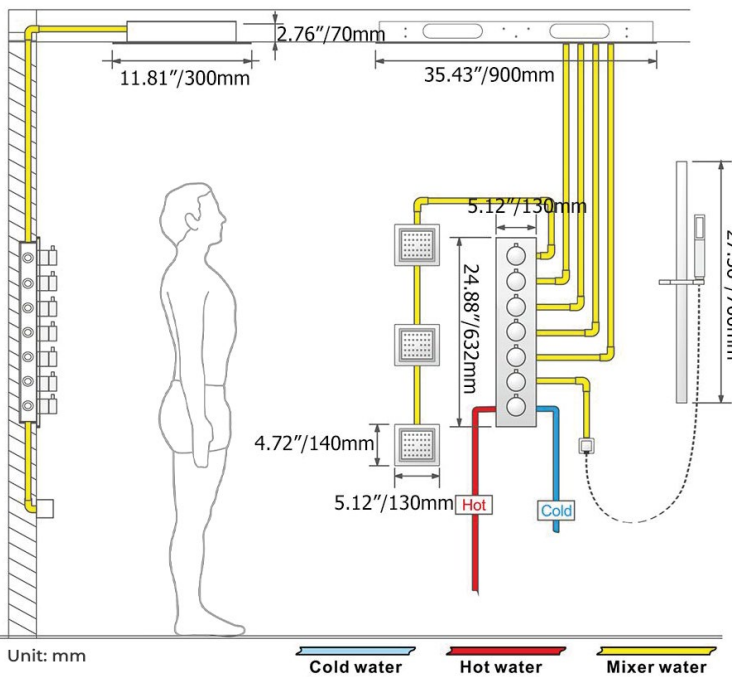

LUXURIOUS TOUCH PANEL CONTROLLED MATTE BLACK THERMOSTATIC RECESSED CEILING MOUNT LED MUSICAL RAINFALL WATERFALL MIST SHOWER SYSTEM WITH HAND SHOWER AND JETTED BODY SPRAYS SPECIFICATIONS

Shower Panel /Hose Material: 304 Stainless Steel
 Shower Head Size: 900*300 mm
 Showerheads Install: Embedded Ceiling Mounted
 Concealed Mixer Install: Wall-Mounted
 LED Shower Head Functions: Rainfall, Waterfall, Mist, Water Column
 Water Pressure: 0.3 MPA
 Water Flow: 16L/min~28L/min
 Shower Accessories Material: Brass
 LED Light: Need to Connect Power
 LED Light Color: 64 Color
 Shower Hose Length: 1.5M
 AC: 100-265V 50/60Hz
 Music: Need Bluetooth

Product shown is only for installation display purpose

Touch Panel Control

All dimensions and specifications are nominal and may vary. Use actual products for accuracy in critical situations.

Shower Mixer

All functions can be used at the same time

Product shown is only for installation display purpose

Hand Shower

Flow Rate: 2.0 GPM / 7.6 LPM

Shower Mixer Connections

Body Jet

FEATURES

- Material: Brass
- Base Plate Height: 5-1/8"
- Base Plate Width: 5-1/8"
- Jet Surface Area: 3-1/8"
- Surface Depth: 1/4"
- Adjustment Angle: 5°
- Male NPT Connection: 1/2"
- Maximum Flow Rate: 2.5 GPM (9.5L/min) max @ 80 psi