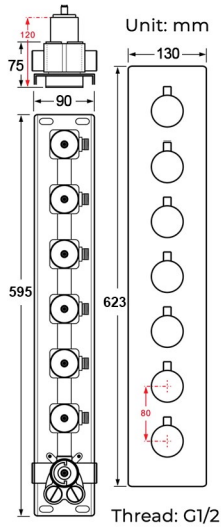

LUXURIOUS TOUCH PANEL CONTROLLED MATTE BLACK THERMOSTATIC RECESSED CEILING MOUNT LED MUSICAL RAINFALL WATERFALL MIST SHOWER SYSTEM WITH HAND SHOWER AND JETTED BODY SPRAYS SPECIFICATIONS

Shower Panel /Hose Material: 304 Stainless Steel
 Shower Head Size: 900*300 mm
 Showerheads Install: Embedded Ceiling Mounted
 Concealed Mixer Install: Wall-Mounted
 LED Shower Head Functions: Rainfall, Waterfall, Mist, Water Column
 Water Pressure: 0.3 MPA
 Water Flow: 16L/min~28L/min
 Shower Accessories Material: Brass
 LED Light: Need to Connect Power
 LED Light Color: 64 Color
 Shower Hose Length: 1.5M
 AC: 100-265V 50/60Hz
 Music: Need Bluetooth

Product shown is only for installation display purpose

Touch Panel Control

All dimensions and specifications are nominal and may vary. Use actual products for accuracy in critical situations.

Shower Mixer

All functions can be used at the same time

Product shown is only for installation display purpose

Hand Shower

Flow Rate: 2.0 GPM / 7.6 LPM

Shower Mixer Connections

Body Jet

FEATURES

- Material: Brass
- Base Plate Height: 5-1/8"
- Base Plate Width: 5-1/8"
- Jet Surface Area: 3-1/8"
- Surface Depth: 1/4"
- Adjustment Angle: 5°
- Male NPT Connection: 1/2"
- Maximum Flow Rate: 2.5 GPM (9.5L/min) max @ 80 psi