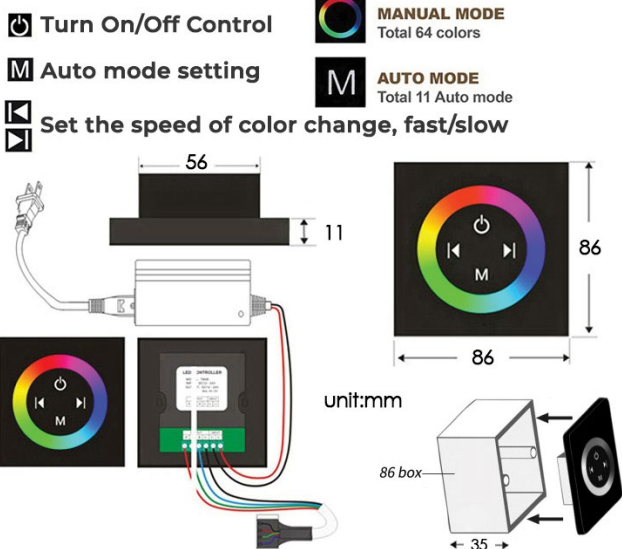

LUXURIOUS TOUCH PANEL CONTROLLED MATTE BLACK THERMOSTATIC RECESSED CEILING MOUNT LED MUSICAL RAINFALL WATERFALL MIST SHOWER SYSTEM WITH HAND SHOWER AND JETTED BODY SPRAYS SPECIFICATIONS

Shower Panel /Hose Material: 304 Stainless Steel
 Shower Head Size: 900*300 mm
 Showerheads Install: Embedded Ceiling Mounted
 Concealed Mixer Install: Wall-Mounted
 LED Shower Head Functions: Rainfall, Waterfall, Mist, Water Column
 Water Pressure: 0.3 MPA
 Water Flow: 16L/min~28L/min
 Shower Accessories Material: Brass
 LED Light: Need to Connect Power
 LED Light Color: 64 Color
 Shower Hose Length: 1.5M
 AC: 100-265V 50/60Hz
 Music: Need Bluetooth

Product shown is only for installation display purpose

Touch Panel Control

All dimensions and specifications are nominal and may vary. Use actual products for accuracy in critical situations.

Shower Mixer

All functions can be used at the same time

Product shown is only for installation display purpose

Hand Shower

Flow Rate: 2.0 GPM / 7.6 LPM

Shower Mixer Connections

Body Jet

FEATURES

- Material: Brass
- Base Plate Height: 5-1/8"
- Base Plate Width: 5-1/8"
- Jet Surface Area: 3-1/8"
- Surface Depth: 1/4"
- Adjustment Angle: 5°
- Male NPT Connection: 1/2"
- Maximum Flow Rate: 2.5 GPM (9.5L/min) max @ 80 psi