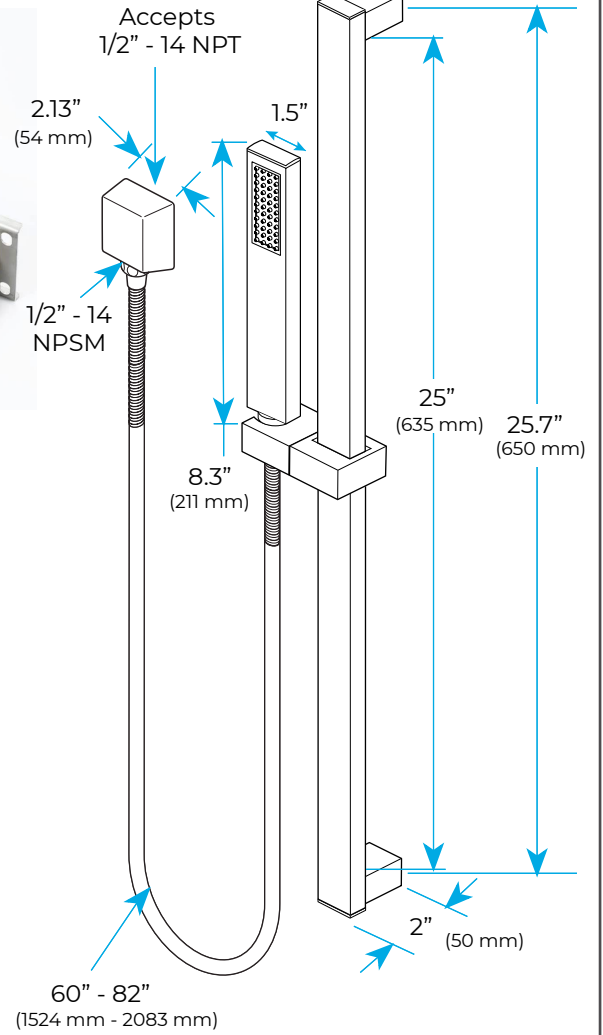

LUXURIOUS TOUCH PANEL CONTROLLED MATTE BLACK THERMOSTATIC RECESSED CEILING MOUNT LED MUSICAL RAINFALL WATERFALL MIST SHOWER SYSTEM WITH HAND SHOWER AND JETTED BODY SPRAYS SPECIFICATIONS

Shower Panel /Hose Material: 304 Stainless Steel
 Shower Head Size: 900*300 mm
 Showerheads Install: Embedded Ceiling Mounted
 Concealed Mixer Install: Wall-Mounted
 LED Shower Head Functions: Rainfall, Waterfall, Mist, Water Column
 Water Pressure: 0.3 MPA
 Water Flow: 16L/min~28L/min
 Shower Accessories Material: Brass
 LED Light: Need to Connect Power
 LED Light Color: 64 Color
 Shower Hose Length: 1.5M
 AC: 100-265V 50/60Hz
 Music: Need Bluetooth

Product shown is only for installation display purpose

Touch Panel Control

All dimensions and specifications are nominal and may vary. Use actual products for accuracy in critical situations.

Shower Mixer

All functions can be used at the same time

Product shown is only for installation display purpose

Hand Shower

Flow Rate: 2.0 GPM / 7.6 LPM

Shower Mixer Connections

Body Jet

FEATURES

- Material: Brass
- Base Plate Height: 5-1/8"
- Base Plate Width: 5-1/8"
- Jet Surface Area: 3-1/8"
- Surface Depth: 1/4"
- Adjustment Angle: 5°
- Male NPT Connection: 1/2"
- Maximum Flow Rate: 2.5 GPM (9.5L/min) max @ 80 psi